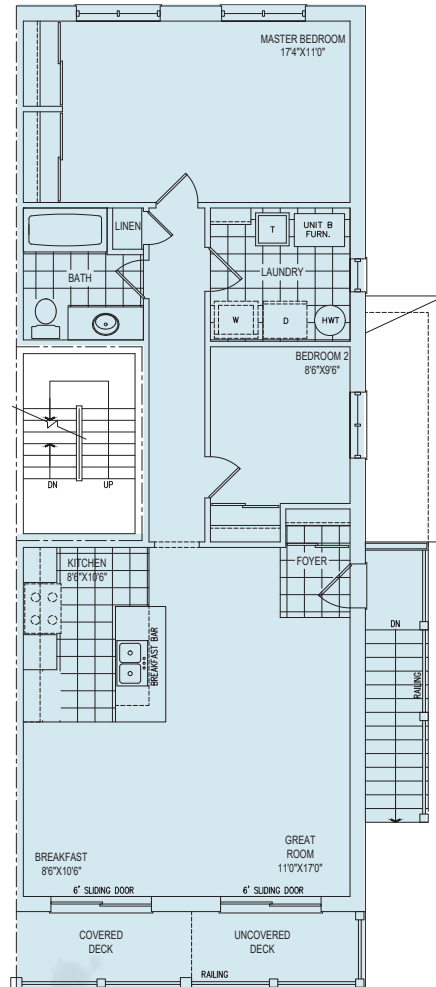

969

2 Bedrooms & 1 Bathroom
Second Floor (Unit B)

The Hillcrofts

969 sq ft Suite

Garage & Entrance

Pratt Homes

All material, specifications and floor plans are subject to change without notice. All floor plans are approximate dimensions and may be built as a mirror image. Actual usable floor space may vary from the stated floor area. Window sizes may change from floor to floor. Subject to change. E & OE Pratt Homes Barrie. Hewitt's Gate 2021.