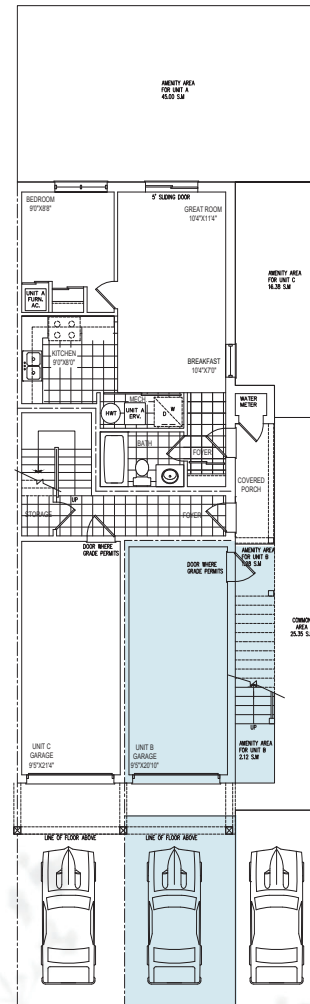

969

2 Bedrooms & 1 Bathroom
Second Floor (Unit B)

The Hillcrofts

969 sq ft Suite

Garage & Entrance

Pratt Homes

All material, specifications and floor plans are subject to change without notice. All floor plans are approximate dimensions and may be built as a mirror image. Actual usable floor space may vary from the stated floor area. Window sizes may change from floor to floor. Subject to change. E & OE Pratt Homes Barrie. Hewitt's Gate 2021.