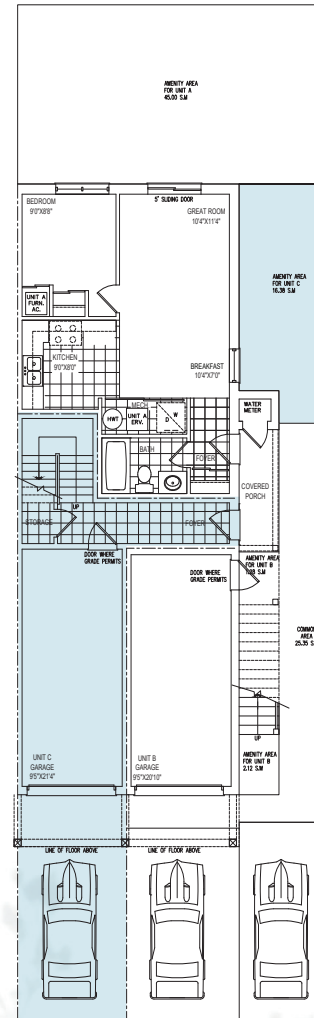

1235

3 Bedrooms & 2 Bathrooms
Third Floor (Unit C)

The Hillcrofts

1235 sq ft Suite

Garage & Entrance

Pratt Homes

All material, specifications and floor plans are subject to change without notice. All floor plans are approximate dimensions and may be built as a mirror image. Actual usable floor space may vary from the stated floor area. Window sizes may change from floor to floor. Subject to change. E & OE Pratt Homes Barrie. Hewitt's Gate 2021.