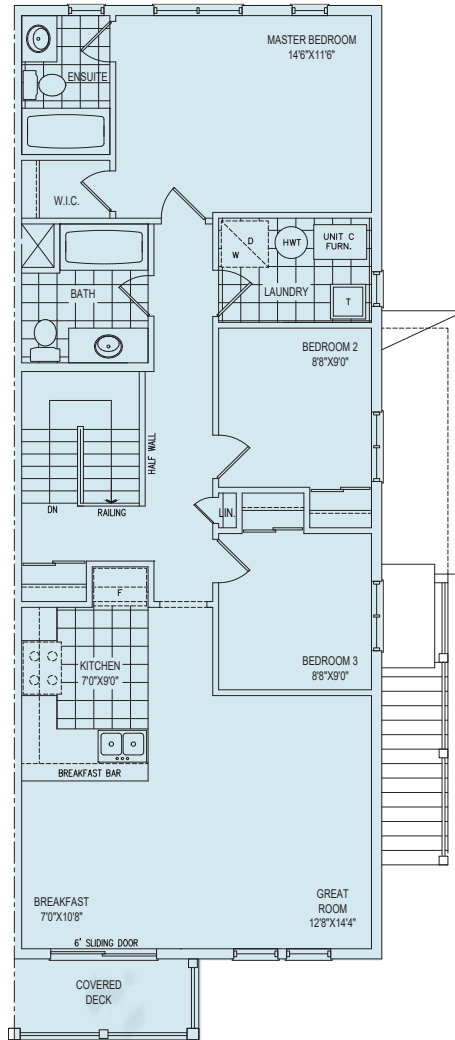

1235

3 Bedrooms & 2 Bathrooms
Third Floor (Unit C)

The Hillcrofts

1235 sq ft Suite

Garage & Entrance

Pratt Homes

All material, specifications and floor plans are subject to change without notice. All floor plans are approximate dimensions and may be built as a mirror image. Actual usable floor space may vary from the stated floor area. Window sizes may change from floor to floor. Subject to change. E & OE Pratt Homes Barrie. Hewitt's Gate 2021.