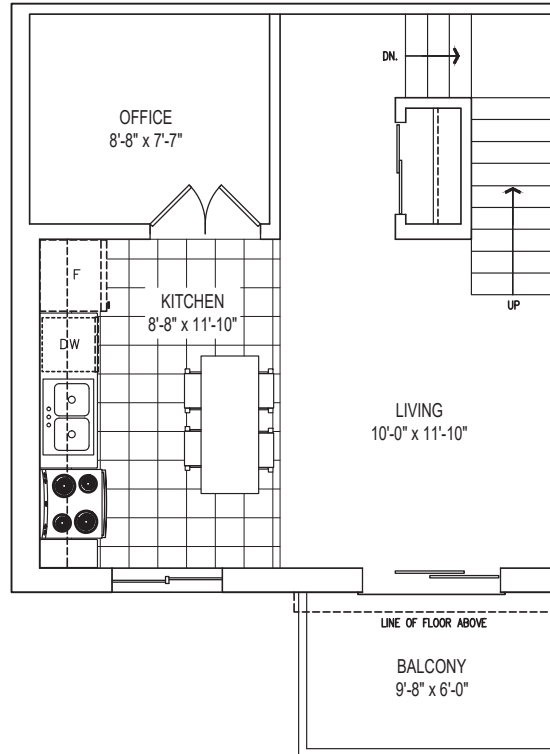

**934 Interior Unit**  
2 Bedroom & 1 Bathroom

*The Hollies*

*Ground Floor*

*Main Floor*

*Top Floor*

*Pratt Homes*

All material, specifications and floor plans are subject to change without notice. All floor plans are approximate dimensions and may be built as a mirror image. Actual usable floor space may vary from the stated floor area. Window sizes may change from floor to floor. Subject to change. E & OE Pratt Homes Barrie. Hewitt's Gate 2021.