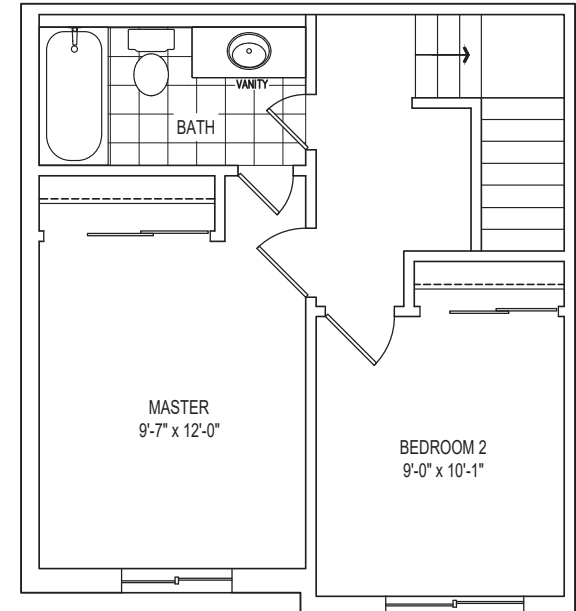

**934 Interior Unit**  
2 Bedroom & 1 Bathroom

*The Hollies*

*Ground Floor*

*Main Floor*

*Top Floor*

*Pratt Homes*

All material, specifications and floor plans are subject to change without notice. All floor plans are approximate dimensions and may be built as a mirror image. Actual usable floor space may vary from the stated floor area. Window sizes may change from floor to floor. Subject to change. E & OE Pratt Homes Barrie. Hewitt's Gate 2021.