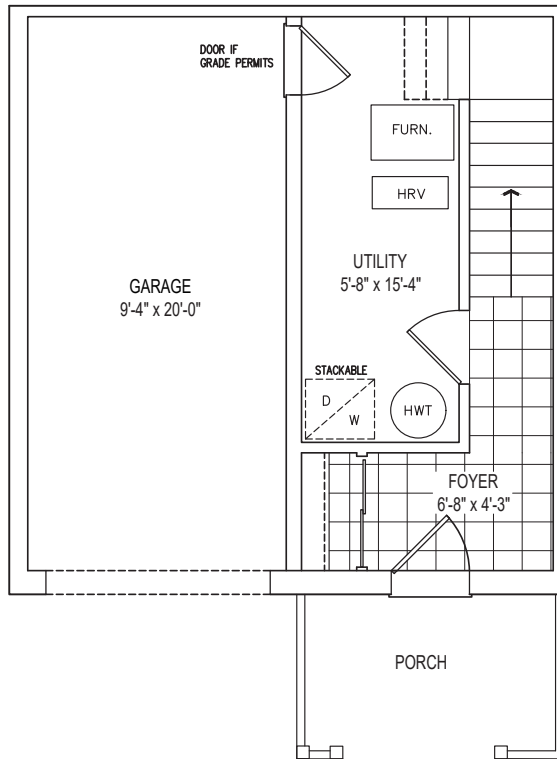

**934 Interior Unit**  
2 Bedroom & 1 Bathroom

*The Hollies*

*Ground Floor*

*Main Floor*

*Top Floor*

*Pratt Homes*

All material, specifications and floor plans are subject to change without notice. All floor plans are approximate dimensions and may be built as a mirror image. Actual usable floor space may vary from the stated floor area. Window sizes may change from floor to floor. Subject to change. E & OE Pratt Homes Barrie. Hewitt's Gate 2021.