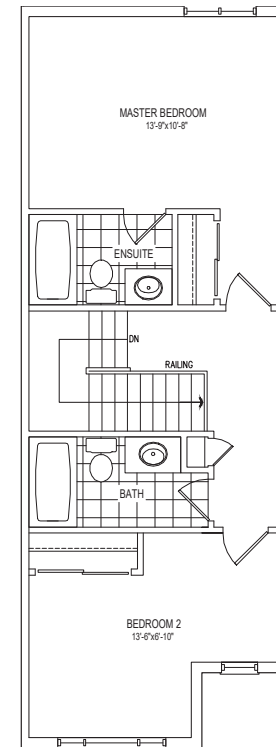

1265 Interior End Unit

- 2 Bedroom & 1 Bathroom (1)
- 2 Bedroom & 2 Bathroom (2)

The Hemlocks

Ground Floor

Main Floor

Top Floor (1)

Top Floor (2) (Upgrade Option)

Powder room option must be confirmed within the conditional period. All material, specifications and floor plans are subject to change without notice. All floor plans are approximate dimensions and may be built as a mirror image. Actual usable floor space may vary from the stated floor area. Window sizes may change from floor to floor. Subject to change. E & OE Pratt Homes Barrie. Hewitt's Gate 2021.