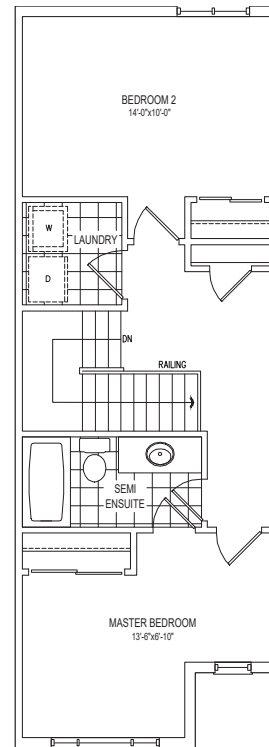

1265 Interior End Unit

- 2 Bedroom & 1 Bathroom (1)
- 2 Bedroom & 2 Bathroom (2)

The Hemlocks

Ground Floor

Main Floor

Top Floor (1)

Top Floor (2) (Upgrade Option)

Powder room option must be confirmed within the conditional period. All material, specifications and floor plans are subject to change without notice. All floor plans are approximate dimensions and may be built as a mirror image. Actual usable floor space may vary from the stated floor area. Window sizes may change from floor to floor. Subject to change. E & OE Pratt Homes Barrie. Hewitt's Gate 2021.