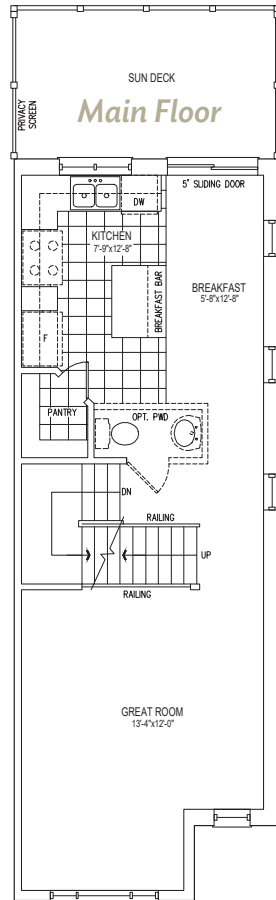

1265 Interior End Unit

- 2 Bedroom & 1 Bathroom (1)
- 2 Bedroom & 2 Bathroom (2)

The Hemlocks

Ground Floor

Main Floor

Top Floor (1)

Top Floor (2) (Upgrade Option)

Powder room option must be confirmed within the conditional period. All material, specifications and floor plans are subject to change without notice. All floor plans are approximate dimensions and may be built as a mirror image. Actual usable floor space may vary from the stated floor area. Window sizes may change from floor to floor. Subject to change. E & OE Pratt Homes Barrie. Hewitt's Gate 2021.