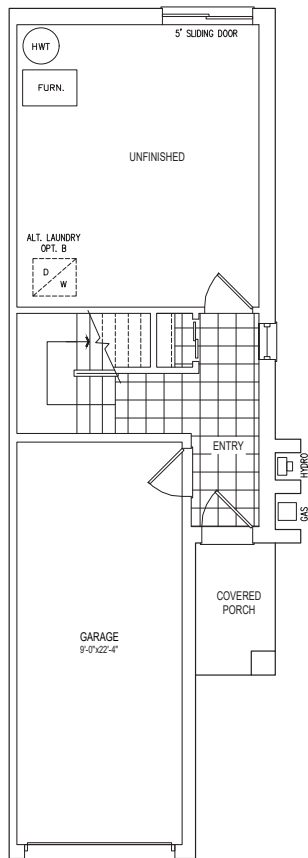

1265 Interior End Unit

- 2 Bedroom & 1 Bathroom (1)
- 2 Bedroom & 2 Bathroom (2)

The Hemlocks

Ground Floor

Main Floor

Top Floor (1)

Top Floor (2) (Upgrade Option)

Powder room option must be confirmed within the conditional period. All material, specifications and floor plans are subject to change without notice. All floor plans are approximate dimensions and may be built as a mirror image. Actual usable floor space may vary from the stated floor area. Window sizes may change from floor to floor. Subject to change. E & OE Pratt Homes Barrie. Hewitt's Gate 2021.