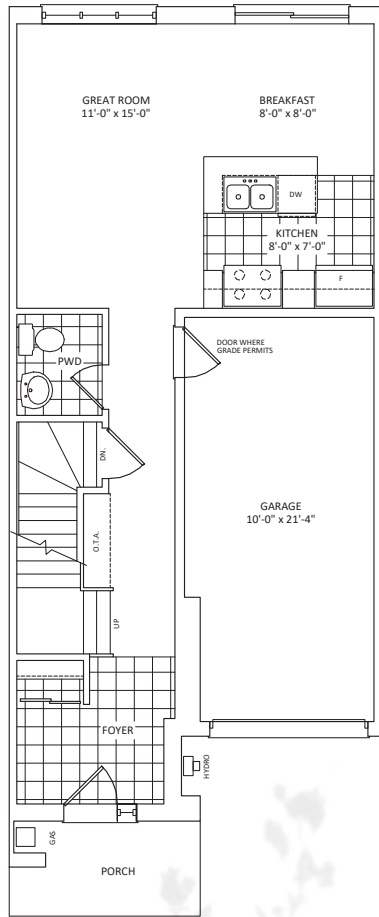

# 1291 Interior Unit

3 Bedroom & 1.5 Bathroom (1)  
3 Bedroom & 2.5 Bathroom (2)

The Highfields

Main Floor

Top Floor (1)

Top Floor (2)  
(Upgrade Option)

Basement

Finished basement option must be confirmed within the conditional period. All material, specifications and floor plans are subject to change without notice. All floor plans are approximate dimensions and may be built as a mirror image. Actual usable floor space may vary from the stated floor area. Window sizes may change from floor to floor. Subject to change. E & OE Pratt Homes Barrie. Hewitt's Gate 2021.