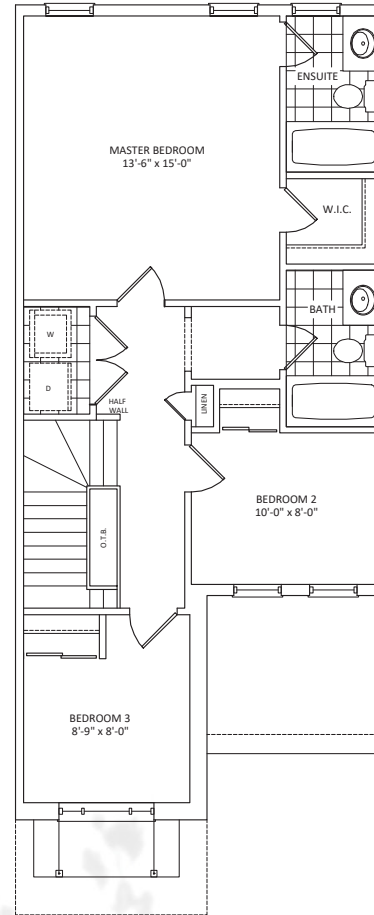

# 1291 Interior Unit

3 Bedroom & 1.5 Bathroom (1)  
3 Bedroom & 2.5 Bathroom (2)

The Highfields

Main Floor

Top Floor (1)

Top Floor (2)  
(Upgrade Option)

Basement

Finished basement option must be confirmed within the conditional period. All material, specifications and floor plans are subject to change without notice. All floor plans are approximate dimensions and may be built as a mirror image. Actual usable floor space may vary from the stated floor area. Window sizes may change from floor to floor. Subject to change. E & OE Pratt Homes Barrie. Hewitt's Gate 2021.