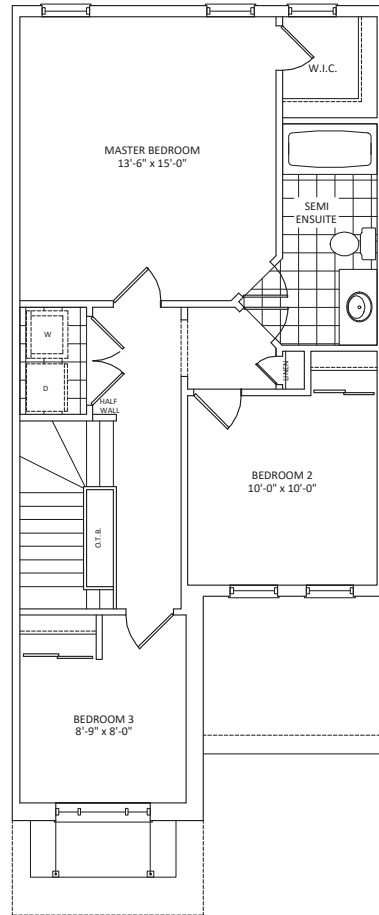

# 1291 Interior Unit

3 Bedroom & 1.5 Bathroom (1)  
3 Bedroom & 2.5 Bathroom (2)

The Highfields

Main Floor

Top Floor (1)

Top Floor (2)  
(Upgrade Option)

Basement

Finished basement option must be confirmed within the conditional period. All material, specifications and floor plans are subject to change without notice. All floor plans are approximate dimensions and may be built as a mirror image. Actual usable floor space may vary from the stated floor area. Window sizes may change from floor to floor. Subject to change. E & OE Pratt Homes Barrie. Hewitt's Gate 2021.