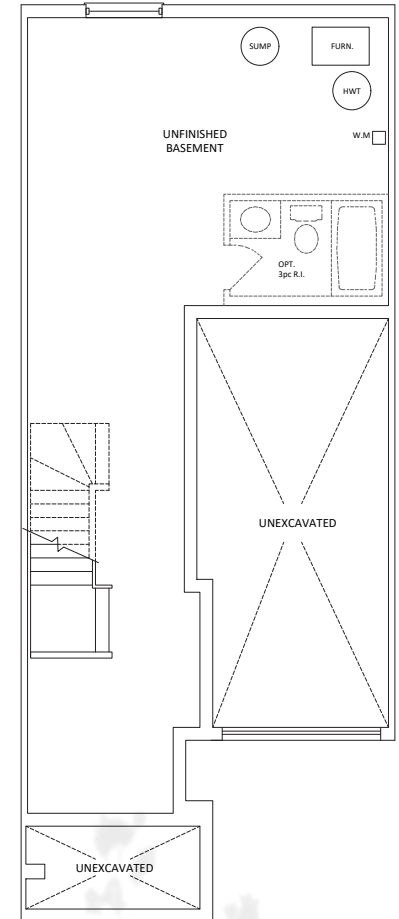

# 1291 Interior Unit

3 Bedroom & 1.5 Bathroom (1)  
3 Bedroom & 2.5 Bathroom (2)

The Highfields

Main Floor

Top Floor (1)

Top Floor (2)  
(Upgrade Option)

Basement

Finished basement option must be confirmed within the conditional period. All material, specifications and floor plans are subject to change without notice. All floor plans are approximate dimensions and may be built as a mirror image. Actual usable floor space may vary from the stated floor area. Window sizes may change from floor to floor. Subject to change. E & OE Pratt Homes Barrie. Hewitt's Gate 2021.